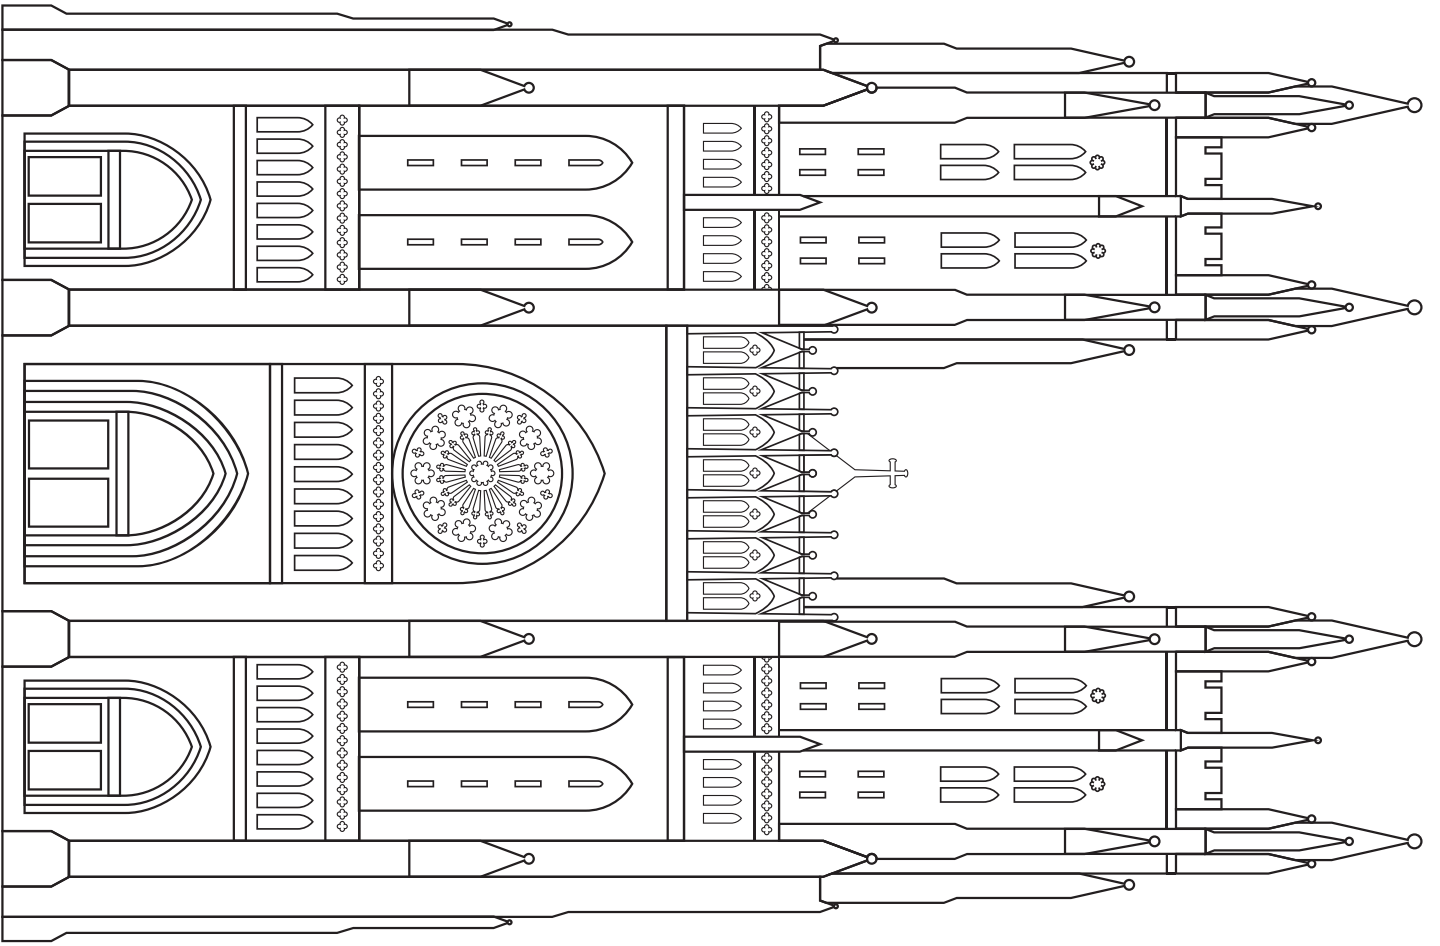

*Unicorn kneeler needlepoint, Bethlehem Chapel*

*Pterodactyl detail, stained glass window, St. John's Chapel*

*Sunflowers, Bishop's Garden*

West Front and Towers

WASHINGTON NATIONAL CATHEDRAL COLORING | GOTHIC ARCHITECTURE

We're building a Cathedral  
out of LEGO® bricks!  
Follow along at [cathedral.org/lego](http://cathedral.org/lego)

Phoenix stitched on a kneeler, Resurrection Chapel  
WASHINGTON NATIONAL CATHEDRAL COLORING | HOLY WEEK